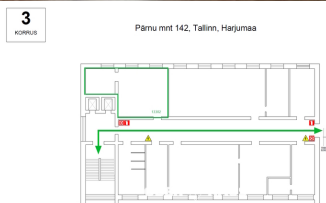

Tallinna peakontor
+372 5622 7612
andri.arro@ober-haus.ee

Kirjeldus

Office space for rent in Donte Business Quarter Location Donte Business District, Pärnu mnt 142. Located in the building by Pärnu mnt. Excellent transport connections to the city center. Premises Total area: 45 m². The building is equipped with both a shared-use and a freight elevator. Parking Free parking for tenants with 24/7 access. Visitors can park for free for 2 hours using a parking cloc..