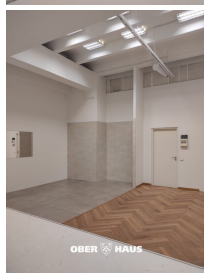

Tallinna peakontor
+372 5622 7612
andri.arro@ober-haus.ee

Kirjeldus

Photography studio for rent in Donte Business Quarter Location Donte Business District, Pärnu mnt 142. Located in the building by Pärnu mnt. Excellent transport connections to the city center. Premises Total area: 50 m². The building is equipped with both a shared-use and a freight elevator. Parking Free parking for tenants with 24/7 access. Visitors can park for free for 2 hours using a parkin..