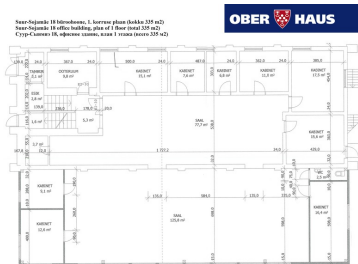

Üürile anda äripinnad

Tallinn, Lasnamäe, Suur-Sõjamäe

Hind: 6 000 EUR

Ala: 836 m²

Listing ID	OH490162
Total price	6 000 EUR
Total area	836 m²
Commercial space type	Office
Price m ²	7 EUR
Floor	2 / 2
No. of rooms	20
Year built	1996

Aleksei Averson

Kinnisvara ekspert

Tallinna peakontor
+372 524 8220
aleksei.averson@ober-haus.ee

Kirjeldus

OFFICE BUILDING/COMMERCIAL SPACE FOR RENT NEAR ULEMISTE CITY Suitable for commercial space, warehouse and office space. OFFICE BUILDING First floor: 10 rooms, 2 halls, WC, total 335 m² Second floor: 2 rooms, 2 halls, WC, total 350 m² Basement floor: technical rooms, sauna, shower, WC, total 150 m² Total area of the office building: 835.8 m² -Gas heating -Water and sewage -Industrial current 380 V..