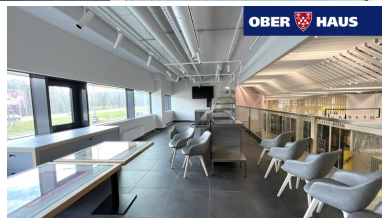

Üürile anda äripinnad

Tallinn, Kristiine, Pärnu mnt

Hind: 2 477 EUR

Ala: 190.5 m²

Listing ID	OH470789
Total price	2 477 EUR
Total area	190.5 m²
Commercial space type	Catering
Price m2	13 EUR
Floor	1 / 6
Year built	2020

Keir Hildebrand

Kinnisvara ekspert

Tallinna peakontor
+372 5341 1415
keir.hildebrand@ober-haus.ee

Kirjeldus

Attractive catering space in the center of Väike-Järve for rent! BUSINESS PREMISES - spacious catering area with a size of 91.4 m² - kitchen area with a size of 63.3 m² - located on the open mezzanine of the 1st floor - office space - cold storage - warehouse/storage room - toilet room with a shower corner - dressing room - food elevator to the 0th floor, where there is a 13.2 m² utility room SMAL..

Vaata lähemalt: <http://www.ober-haus.ee/OH470789>

Kinnisvara ja
äritegevus
hindamine

Elamispiindade

Äripinnad
ja investeeringud

Teadus ja
nõustamine

Kinnisvarahaldus