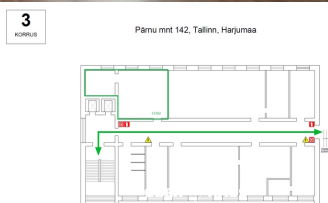

Office space for rent in Donte Business Quarter Location Donte Business District, Pärnu mnt 142. Located in the building by Pärnu mnt. Excellent transport connections to the city center. Premises Total area: 45 m². The building is equipped with both a shared-use and a freight elevator. Parking Free parking for tenants with 24/7 access. Visitors can park for free for 2 hours using a parking cloc..