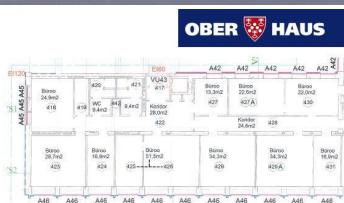

Tallinn, Kesklinn, Rävåla pst

: 480 EUR

: 34.3 m²

Listing ID	OH495898
Total price	480 EUR
Total area	34.3 m ²
Commercial space type	Office
Price m2	14 EUR
Floor	4 / 6
No. of rooms	1
Year built	1965

Evely Koitla