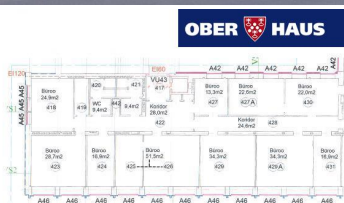

Tallinn, Kesklinn, Rävåla pst

: 480 EUR

: 34.3 m²

Listing ID	OH495898
Total price	480 EUR
Total area	34.3 m²
Commercial space type	Office
Price m2	14 EUR
Floor	4 / 6
No. of rooms	1
Year built	1965

Evely Koitla