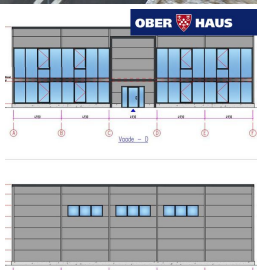

Tartu linn, Raadi-Kruusamäe, Estakaadi

: 6 600 EUR

: 1100 m²

Listing ID	OH473509
Total price	6 600 EUR
Total area	1100 m²
Floor	1
Price m2	6 EUR
Year built	2023

Marek Lukason

Tartu kontor
(372) 501 5926
marek.lukason@ober-haus.ee

A planned warehouse and production building for rent in Vahi Tööstuspark next to Tartu. Building 1100 m²
Warehouse 845.5 m² Offices on the first floor 42.4 and 48.5 m² Offices on the second floor 42.4 and 48.5 m²
Property 4826 m² Possible to rent partially. The building has gas heating (gas colorifer blowers) Central water and sewerage The property is separated by a fence, the sliding gate is auto..