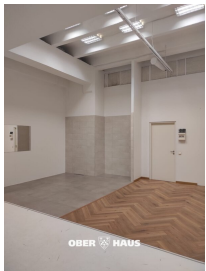

Tallinna peakontor
+372 5622 7612
andri.arro@ober-haus.ee

Kuvaus

Photography studio for rent in Donte Business Quarter Location Donte Business District, Pärnu mnt 142. Located in the building by Pärnu mnt. Excellent transport connections to the city center. Premises Total area: 50 m². The building is equipped with both a shared-use and a freight elevator. Parking Free parking for tenants with 24/7 access. Visitors can park for free for 2 hours using a parkin..