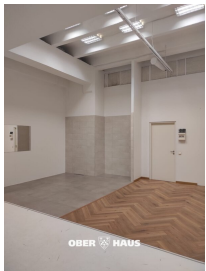

Real estate expert

Tallinna peakontor
+372 5622 7612
andri.arro@ober-haus.ee

Description

Photography studio for rent in Donte Business Quarter Location Donte Business District, Pärnu mnt 142. Located in the building by Pärnu mnt. Excellent transport connections to the city center. Premises Total area: 50 m². The building is equipped with both a shared-use and a freight elevator. Parking Free parking for tenants with 24/7 access. Visitors can park for free for 2 hours using a parkin..