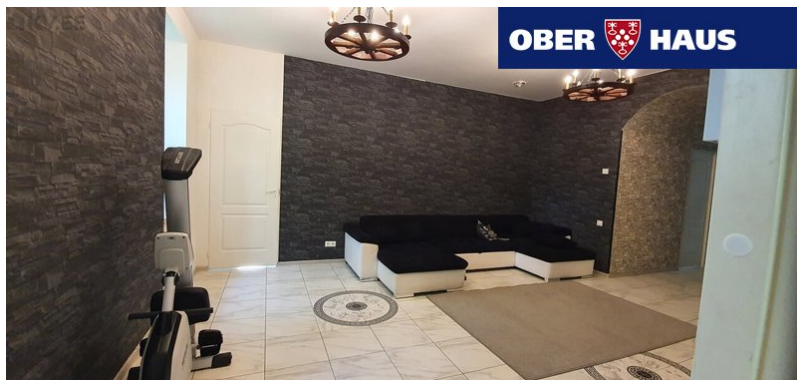

House for rent

Kohtla-Järve linn, Ahtme linnaosa, Jaaniku

Price: 600 EUR

Area: 2000 A

Listing ID	OH493656
Total price	600 EUR
Total area	181 m ²
Lot area	2000 A
Central heating	Gas
No. of rooms	6

Jelena Lapina