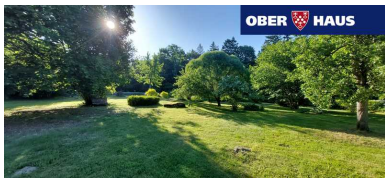

House for sale

Lääneranna vald, Metsküla